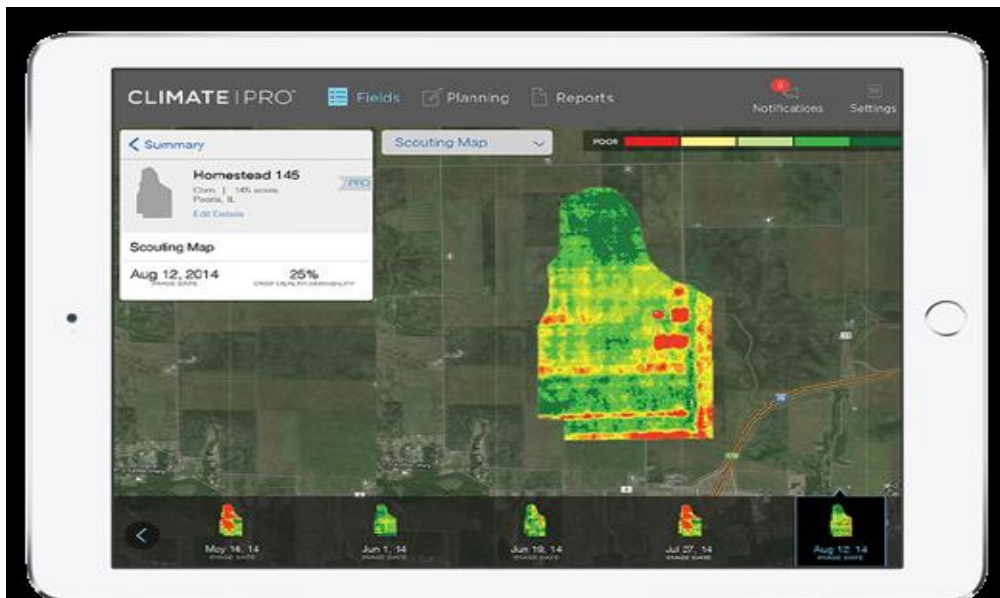

Try Climate Pro For Free

Enroll your first 250 acres for free (a \$750 value).

- No purchase required.
- If the first Climate Pro field is less than 250 acres, you can enroll additional fields to use the full \$750 credit.
- If your first field is more than 250 acres, a \$750 credit will be applied to your invoice.

Enroll The Whole Farm for \$1,500

For \$1,500 you can have your entire farm activated. Including Nitrogen Advisor for all corn acres and Field Health Advisor for all crop acres.

- Whole-farm activation will occur regardless of the crops on additional acres.
- Precision Acre farmers qualify for this offer with a 10% discount applied or invoiced acres of \$1,350.